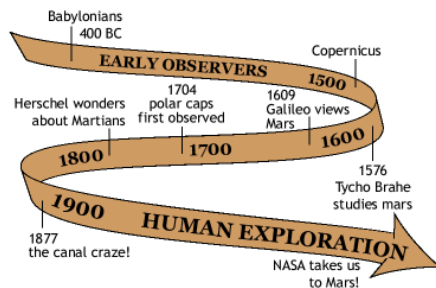

Wednesday, July 2, 2008

Schedule	ANDROID
0800-0815	Crew Brief Olympus Mons Betty/Pam
0815-0925	Robotix III Phoenix Keith/Joan
0925-1035	Airplanes on Mars Viking Shari/Taryn
1035-1145	Binary Robot II Odyssey Joann/Kyle
1145-1200	Afternoon Mission Olympus Mons Betty/Pam

Thursday, July 3, 2008

Schedule	ANDROID
0800-0815	Crew Brief Olympus Mons Betty/Pam
0815-0915	Design Brief Viking Shari/Taryn
0915-1015	Windmill on Mars Phoenix Keith/Joan
1015-1115	Binary Robot III Odyssey Joann/Kyle
1115-1200	Graduation Olympus Mons

Reaching for the Stars

CYBORG	ROBOT
Crew Brief Olympus Mons Betty/Pam	Crew Brief Olympus Mons Betty/Pam
Binary Robot II Odyssey Joann/Kyle	Airplanes on Mars Viking Shari/Taryn
Robotix III Phoenix Keith/Joan	Binary Robot II Odyssey Joann/Kyle
Airplanes on Mars Viking Shari/Taryn	Robotix III Phoenix Keith/Joan
Afternoon Mission Olympus Mons Betty/Pam	Afternoon Mission Olympus Mons Betty/Pam

Headed for the Future

CYBORG	ROBOT
Crew Brief Olympus Mons Betty/Pam	Crew Brief Olympus Mons Betty/Pam
Binary Robot III Odyssey Joann/Kyle	Windmill on Mars Phoenix Keith/Joan
Design Brief Viking Shari/Taryn	Binary Robot III Odyssey Joann/Kyle
Windmill on Mars Phoenix Keith/Joan	Design Brief Viking Shari/Taryn
Graduation Olympus Mons	Graduation Olympus Mons

Signs your next-door neighbor may be a Martian:

- *he keeps trying to explain to you the technical inaccuracies in "My Favorite Martian"
- *he has only two strands of hair, both unusually thick, sticking straight up